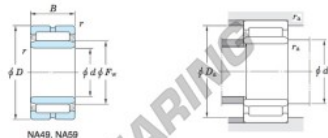

Rollager NA5928-JTEKT - NA5928-JTEKT

<https://www.123kogellager.be/kogellager-behuizing/rollager/roll/na5928-jtekt>

Machined ring needle roller bearings Koyo

F_w 29 ~ 37 mm

With inner ring

Boundary dimensions (mm)					Basic load ratings (kN)		Limiting speeds¹⁾ (min⁻¹)		Bearing No.		
F_w	d	D	B	B_1	C_r	C_{10}	Oil lub.	—	Without inner ring		
160	140	190	67	—	283.0	696.0	2 800	—	—		
					Mounting dimensions (mm)		(Refer.) Mass (kg)		(Refer.) Applicable inner ring No.		
					With inner ring	Without inner ring	With inner ring	Without inner ring			
					d_s	D_s	r_s				
					min.	max.	max.				
					NA5928	148	182	1.5	3.02	5.42	IRM14016067

PRODUCTKENMERKEN

Merk	JTEKT
N° Ean13	3663952484402
Binnendiameter	140 mm
Buitendiameter	190 mm
Dikte	67 mm
Gewicht	5420 g
Verpakking	1

contact@123kogellager.be

CRT4 de Lesquin 60 Rue Du Haut De Sainghin 59273 Fretin FRANCE