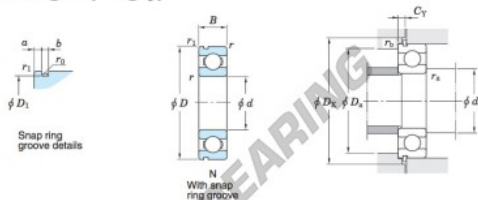

Kogellager enkele rij 6300-N-JTEKT - 6300-N-JTEKT

<https://www.123kogellager.be/kogellager-behuizing/kogellager/enkele-rij/6300-n-jtekt>

Single-row deep groove ball bearings ———— **Koyo**
snap ring groove type
locating snap ring type

Boundary dimensions (mm)				Basic load ratings (kN)			Factor		Limiting speeds (min ⁻¹)		Bearing No.		D_1 max.
d	D	B	r_1 min.	C	C_{10}	f_0	Grease lub.	Oil lub.	With snap ring groove	With locating snap ring	6300N		
10	35	11	0.6	8.10	3.45	11.2	22 000	27 000			6300N	33.17	

Dimensions of snap ring groove (mm)			Dimensions of locating snap ring (mm)		Mounting dimensions (mm)							(Refer.) Mass (kg)	(Refer.) Bearing No.	
a	b	r_0 max.	D_2 max.	f ± 0.05	d_a min.	D_a max.	D_x min.	C_γ max.	r_a max.	r_b max.	r_c max.	r_d max.	0.053	6300N
2.06	1.5	0.4	39.7	1.07	14	31	40.5	2.92	0.6	0.5				