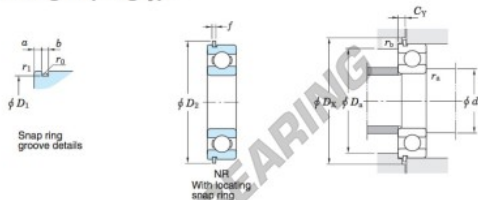

Kogellager enkele rij 6300-NR-JTEKT - 6300-NR-JTEKT

<https://www.123kogellager.be/kogellager-behuizing/kogellager/enkele-rij/6300-nr-jtekt>

Single-row deep groove ball bearings ————— **Koyo**
snap ring groove type
locating snap ring type

Boundary dimensions (mm)				Basic load ratings (kN)			Factor		Limiting speeds (min ⁻¹)		Bearing No.		
d	D	B	r	C	C _{10r}	f _s	Grease lub.	Oil lub.	With snap ring groove	With locating snap ring	D ₁ max.		
10	35	11	0.6	8.10	3.45	11.2	22 000	27 000	6300NR		33.17		

Dimensions of snap ring groove (mm)			Dimensions of locating snap ring (mm)		Mounting dimensions (mm)						(Refer.) Mass (kg)	(Refer.) Bearing No.
a	b	r ₀	D ₂	f	d _{4a}	D _{4a}	D _{4c}	C _Y	r _{6a}	r _{6b}		
max.	±0.15	max.	max.	±0.05	min.	max.	min.	max.	max.	max.	0.053	6300N
2.06	1.5	0.4	39.7	1.07	14	31	40.5	2.92	0.6	0.5		