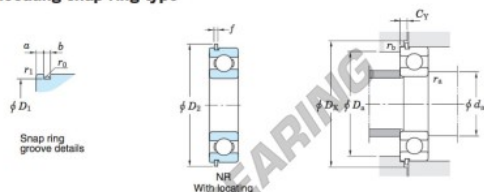

Kogellager enkele rij 6201-NR-JTEKT - 6201-NR-JTEKT

<https://www.123kogellager.be/kogellager-behuizing/kogellager/enkele-rij/6201-nr-jtekt>

Single-row deep groove ball bearings ————— **Koyo**
snap ring groove type
locating snap ring type

Boundary dimensions (mm)					Basic load ratings (kN)			Factor		Limiting speeds (min ⁻¹)		Bearing No.		
d	D	B	r	r ₁	C	C _{10r}	f _s		Grease lub.	Oil lub.	With snap ring groove	With locating snap ring	D ₁ max.	
12	32	10	0.6	0.3	6.80	3.05	12.3		22 000	27 000		6201NR	30.15	

Dimensions of snap ring groove (mm)			Dimensions of locating snap ring (mm)		Mounting dimensions (mm)						(Refer.)	(Refer.)
a	b	r ₀	D ₂	f	d _{4a}	D _{4a}	D _{4c}	C _Y	r _{6a}	r _{6c}	Mass (kg)	Bearing No.
max.	±0.15	max.	max.	±0.05	max.	max.	min.	max.	max.	max.		
2.06	1.5	0.4	36.7	1.07	16	28	37.5	2.92	0.6	0.3	0.037	6201N