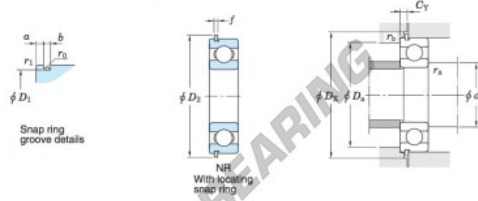

Kogellager enkele rij 6301-NR-JTEKT - 6301-NR-JTEKT

<https://www.123kogellager.be/kogellager-behuizing/kogellager/enkele-rij/6301-nr-jtekt>

Single-row deep groove ball bearings ————— **Koyo**
snap ring groove type
locating snap ring type

Boundary dimensions (mm)				Basic load ratings (kN)			Factor		Limiting speeds (min ⁻¹)		Bearing No.		
d	D	B	r	C	C _{10r}	f _s	Grease lub.	Oil lub.	With snap ring groove	With locating snap ring	D ₁ max.		
12	37	12	1	9.70	4.20	11.1	20 000	25 000					
Dimensions of snap ring groove (mm)				Dimensions of locating snap ring (mm)			Mounting dimensions (mm)					(Refer.)	(Refer.)
a	b	r ₀	D ₂	f	d ₄	D ₄	D ₅	C _Y	r ₆	r ₇	Mass (kg)	Bearing No.	
max.	±0.15	max.	max.	±0.05	max.	max.	max.	max.	max.	max.	0.060	6301N	