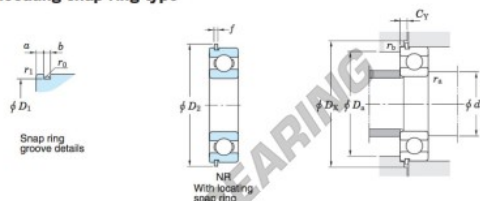

Kogellager enkele rij 6202-NR-JTEKT - 6202-NR-JTEKT

<https://www.123kogellager.be/kogellager-behuizing/kogellager/enkele-rij/6202-nr-jtekt>

Single-row deep groove ball bearings ————— **Koyo**
snap ring groove type
locating snap ring type

Boundary dimensions (mm)				Basic load ratings (kN)			Factor		Limiting speeds (min ⁻¹)		Bearing No.		D ₁ max.
d	D	B	r	C	C _{10r}	f _s	Grease lub.	Oil lub.	With snap ring groove	With locating snap ring	6202NR		
15	35	11	0.6	7.65	3.75	13.2	20 000	24 000				33.17	

Dimensions of snap ring groove (mm)			Dimensions of locating snap ring (mm)		Mounting dimensions (mm)						(Refer.) Mass (kg)	(Refer.) Bearing No.	
a	b	r ₀	D ₂	f	d _{4a}	D _{4a}	D _{4c}	C _Y	r _{6a}	r _{6b}	r _{6c}	0.045	6202N
2.06	1.5	0.4	39.7	1.07	19	31	40.5	2.92	0.6	0.5			