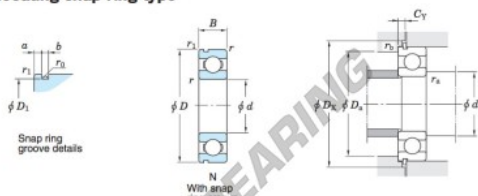

Kogellager enkele rij 6302-N-JTEKT - 6302-N-JTEKT

<https://www.123kogellager.be/kogellager-behuizing/kogellager/enkele-rij/6302-n-jtekt>

Single-row deep groove ball bearings ——— Koyo
snap ring groove type
locating snap ring type

Boundary dimensions (mm)				Basic load ratings (kN)			Factor		Limiting speeds (min ⁻¹)		Bearing No.		D ₁ max.
d	D	B	r	C	C _{10r}	f _s	Grease lub.	Oil lub.	With snap ring groove	With locating snap ring	6302N		
15	42	13	1	11.4	5.45	12.3	17 000	20 000				39.75	

Dimensions of snap ring groove (mm)			Dimensions of locating snap ring (mm)		Mounting dimensions (mm)							(Refer.) Mass (kg)	(Refer.) Bearing No.
a	b	r ₀	D ₂	f	d _{4a}	D _{4a}	D _{4c}	C _γ	r _{3a}	r _{3b}	r _{3c}	0.082	6302N
max.	±0.15	max.	max.	±0.05	max.	max.	max.	max.	max.	max.	max.		
2.06	1.5	0.4	46.3	1.07	20	37	47	2.92	1	0.5			