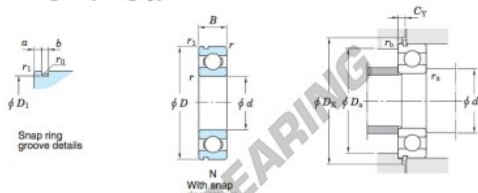

Kogellager enkele rij 6004-N-JTEKT - 6004-N-JTEKT

<https://www.123kogellager.be/kogellager-behuizing/kogellager/enkele-rij/6004-n-jtekt>

Single-row deep groove ball bearings ————— **Koyo**
snap ring groove type
locating snap ring type

Boundary dimensions (mm)				Basic load ratings (kN)			Factor		Limiting speeds (min ⁻¹)		Bearing No.		D ₁ max.
d	D	B	r	C	C _{10r}	f _s	Grease lub.	Oil lub.	With snap ring groove	With locating snap ring			
20	42	12	0.6	9.40	5.05	13.9	17 000	21 000	6004N			39.75	

Dimensions of snap ring groove (mm)			Dimensions of locating snap ring (mm)		Mounting dimensions (mm)						(Refer.) Mass (kg)	(Refer.) Bearing No.
a	b	r ₀	D ₂	f	d _s	D ₄	D ₃	C _Y	r _a	r _b		
max.	±0.15	max.	max.	±0.05	min.	max.	min.	max.	max.	max.	0.069	6004N
2.06	1.5	0.4	46.3	1.07	24	38	47	2.92	0.6	0.5		