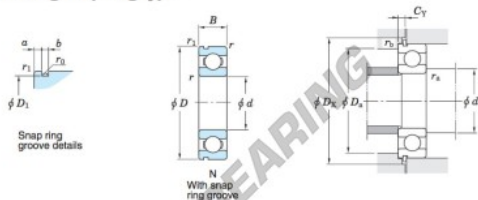

Kogellager enkele rij 60-22-N-JTEKT - 60-22-N-JTEKT

<https://www.123kogellager.be/kogellager-behuizing/kogellager/enkele-rij/60-22-n-jtekt>

Single-row deep groove ball bearings ——— Koyo
snap ring groove type
locating snap ring type

Boundary dimensions (mm)				Basic load ratings (kN)			Factor		Limiting speeds (min ⁻¹)		Bearing No.		D ₁ max.
d	D	B	r	C	C _{10r}	f _s	Grease lub.	Oil lub.	With snap ring groove	With locating snap ring	60/22N		
22	44	12	0.6	9.40	5.15	14.1	17 000	20 000				41.75	

Dimensions of snap ring groove (mm)			Dimensions of locating snap ring (mm)		Mounting dimensions (mm)						(Refer.) Mass (kg)	(Refer.) Bearing No.	
a	b	r ₀	D ₂	f	d _{4a}	D _{4a}	D _{4c}	C _Y	r _{6a}	r _{6b}	r _{6c}	0.073	60/22N
max.	±0.15	max.	max.	±0.05	min.	max.	min.	max.	max.	max.	max.		
2.06	1.5	0.4	48.3	1.07	26	40	49	2.92	0.6	0.5			