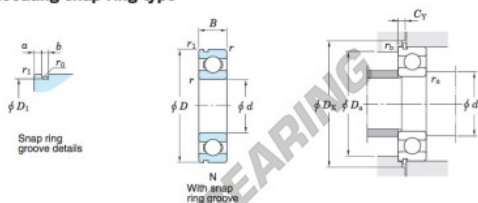

Kogellager enkele rij 60-22-N-JTEKT - 60-22-N-JTEKT

<https://www.123kogellager.be/kogellager-behuizing/kogellager/enkele-rij/60-22-n-jtekt>

Single-row deep groove ball bearings ——— Koyo
snap ring groove type
locating snap ring type

Boundary dimensions (mm)				Basic load ratings (kN)			Factor		Limiting speeds (min ⁻¹)		Bearing No.		D ₁ max.
d	D	B	r	C	C _{10r}	f _s	Grease lub.	Oil lub.	With snap ring groove	With locating snap ring	D ₁ max.		
22	44	12	0.6	9.40	5.15	14.1	17 000	20 000	60/22N		41.75		

Dimensions of snap ring groove (mm)			Dimensions of locating snap ring (mm)		Mounting dimensions (mm)						(Refer.) Mass (kg)	(Refer.) Bearing No.	
a	b	r ₀	D ₂	f	d _{4a}	D _{4a}	D _{4c}	C _γ	r _{4a}	r _{4b}	r _{4c}	0.073	60/22N
max.	±0.15	max.	max.	±0.05	min.	max.	min.	max.	max.	max.	max.		
2.06	1.5	0.4	48.3	1.07	26	40	49	2.92	0.6	0.5			