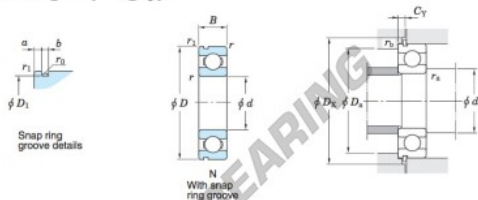

Kogellager enkele rij 6005-N-JTEKT - 6005-N-JTEKT

<https://www.123kogellager.be/kogellager-behuizing/kogellager/enkele-rij/6005-n-jtekt>

Single-row deep groove ball bearings ———— **Koyo**
snap ring groove type
locating snap ring type

Boundary dimensions (mm)					Basic load ratings (kN)			Factor		Limiting speeds (min ⁻¹)		Bearing No.		
d	D	B	r	r ₁	C	C _{10r}	f _s	Grease lub.	Oil lub.	With snap ring groove	With locating snap ring	D ₁ max.		
25	47	12	0.6	0.5	10.1	5.85	14.5	15 000	18 000	6005N		44.6		
Dimensions of snap ring groove (mm)			Dimensions of locating snap ring (mm)			Mounting dimensions (mm)						(Refer.) Mass (kg)	(Refer.) Bearing No.	
a	b	r ₀	D ₂	f	d _{4a}	D _{4a}	D _{4c}	C _γ	r _{3a}	r _{3b}	r _{3c}	0.080	6005N	
max.	±0.15	max.	max.	±0.05	min.	max.	min.	max.	max.	max.	max.			
2.06	1.5	0.4	52.7	1.07	29	43	53.5	2.92	0.6	0.5				