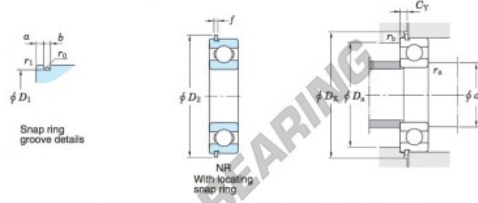

Kogellager enkele rij 6006-NR-JTEKT - 6006-NR-JTEKT

<https://www.123kogellager.be/kogellager-behuizing/kogellager/enkele-rij/6006-nr-jtekt>

Single-row deep groove ball bearings ——— Koyo
snap ring groove type
locating snap ring type

Boundary dimensions (mm)				Basic load ratings (kN)			Factor		Limiting speeds (min ⁻¹)		Bearing No.		D ₁ max.
d	D	B	r	C	C _{10r}	f _s	Grease lub.	Oil lub.	With snap ring groove	With locating snap ring	6006NR		
30	55	13	1	13.2	8.25	14.7	13 000	15 000			6006NR	52.6	

Dimensions of snap ring groove (mm)			Dimensions of locating snap ring (mm)		Mounting dimensions (mm)						(Refer.) Mass (kg)	(Refer.) Bearing No.	
a	b	r ₀	D ₂	f	d _a	D _a	D _x	C _r	r _a	r _b	r _c	0.116	6006N
max.	≤0.15	max.	max.	≤0.05	min.	max.	min.	max.	max.	max.	max.		
2.08	1.5	0.4	60.7	1.07	35	50	61.5	2.9	1	0.5			