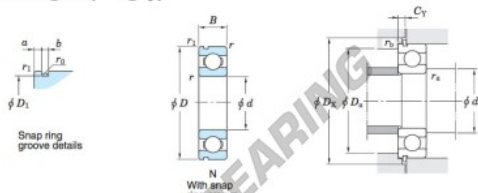

Kogellager enkele rij 6306-N-JTEKT - 6306-N-JTEKT

<https://www.123kogellager.be/kogellager-behuizing/kogellager/enkele-rij/6306-n-jtekt>

Single-row deep groove ball bearings ————— **Koyo**
snap ring groove type
locating snap ring type

Boundary dimensions (mm)					Basic load ratings (kN)			Factor		Limiting speeds (min ⁻¹)		Bearing No.		
d	D	B	r	r ₁	C ₁₀	C ₉₀	f _s	Grease lub.	Oil lub.	With snap ring groove	With locating snap ring	D ₁ max.		
30	72	19	1.1	0.5	26.7	15.0	13.3	9 600	12 000	6306N		68.81		

Dimensions of snap ring groove (mm)			Dimensions of locating snap ring (mm)		Mounting dimensions (mm)							(Refer.) Mass (kg)	(Refer.) Bearing No.
a	b	r ₀	D ₂	f	d ₄	D ₄	D ₃	C _γ	r ₃	r ₄	r ₅	Mass	Bearing No.
3.28	2.05	0.6	78.6	1.65	36.5	65.5	80	4.67	1	0.5	0.346	6306N	