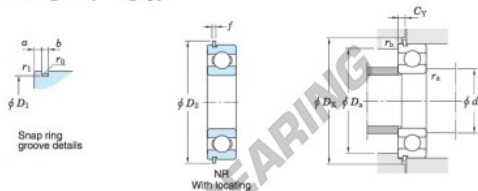

## Kogellager enkele rij 60-32-NR-JTEKT - 60-32-NR-JTEKT

<https://www.123kogellager.be/kogellager-behuizing/kogellager/enkele-rij/60-32-nr-jtekt>

Single-row deep groove ball bearings ———— **Koyo**  
snap ring groove type  
locating snap ring type

Boundary dimensions (mm)				Basic load ratings (kN)			Factor		Limiting speeds (min <sup>-1</sup> )		Bearing No.		
d	D	B	r	C	C <sub>10r</sub>	f <sub>s</sub>	Grease lub.	Oil lub.	With snap ring groove	With locating snap ring	D <sub>1</sub> max.		
32	58	13	1	15.0	9.15	14.5	12 000	14 000		<b>60/32NR</b>	55.6		

Dimensions of snap ring groove (mm)			Dimensions of locating snap ring (mm)		Mounting dimensions (mm)							(Refer.) Mass (kg)	(Refer.) Bearing No.	
a	b	r <sub>0</sub>	D <sub>2</sub>	f	d <sub>4a</sub>	D <sub>4a</sub>	D <sub>4c</sub>	C <sub>Y</sub>	r <sub>6a</sub>	r <sub>6b</sub>				
max.	±0.15	max.	max.	±0.05	max.	max.	max.	max.	max.	max.	max.	max.	0.127	<b>60/32N</b>
2.08	1.5	0.4	63.7	1.07	37	53	64.5	2.9	1	0.5				