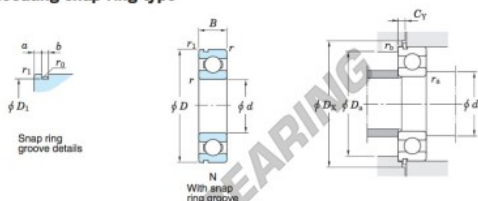

Kogellager enkele rij 6207-N-JTEKT - 6207-N-JTEKT

<https://www.123kogellager.be/kogellager-behuizing/kogellager/enkele-rij/6207-n-jtekt>

Single-row deep groove ball bearings ——— Koyo
snap ring groove type
locating snap ring type

Boundary dimensions (mm)					Basic load ratings (kN)			Factor		Limiting speeds (min ⁻¹)		Bearing No.		D ₁ max.
d	D	B	r	r ₁	C ₁₀	C ₉₀	f _s	Grease lub.	Oil lub.	With snap ring groove	With locating snap ring	6207N	D ₁ max.	
35	72	17	1.1	0.5	25.7	15.4	13.9	9 200	11 000			6207N	68.81	

Dimensions of snap ring groove (mm)			Dimensions of locating snap ring (mm)		Mounting dimensions (mm)							(Refer.) Mass (kg)	(Refer.) Bearing No.
a	b	r ₀	D ₂	f	d ₄	D ₄	D ₃	C _γ	r ₃	r ₄	r ₅	Mass	Bearing No.
3.28	2.05	0.6	78.6	1.65	41.5	65.5	80	4.67	1	0.5	0.288	6207N	