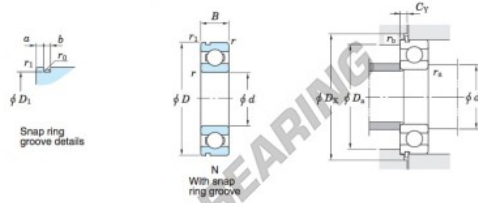

Kogellager enkele rij 6309-N-JTEKT - 6309-N-JTEKT

<https://www.123kogellager.be/kogellager-behuizing/kogellager/enkele-rij/6309-n-jtekt>

Single-row deep groove ball bearings ——— Koyo
snap ring groove type
locating snap ring type

Boundary dimensions (mm)				Basic load ratings (kN)			Factor		Limiting speeds (min ⁻¹)		Bearing No.		D ₁ max.
d	D	B	r	C ₁₀	C ₉₀	f ₀	Grease lub.	Oil lub.	With snap ring groove	With locating snap ring	6309N		
45	100	25	1.5	48.9	29.5	13.3	6 800	8 100				96.8	

Dimensions of snap ring groove (mm)			Dimensions of locating snap ring (mm)		Mounting dimensions (mm)						(Refer.) Mass (kg)	(Refer.) Bearing No.	
a	b	r ₀	D ₂	f	d _{4a}	D _{4a}	D _{4c}	C _Y	r _{6a}	r _{6b}	r _{6c}	0.833	6309N
max.	±0.15	max.	max.	±0.05	min.	max.	min.	max.	max.	max.	max.		
3.28	2.85	0.6	106.5	2.41	53	92	108	5.43	1.5	0.5			