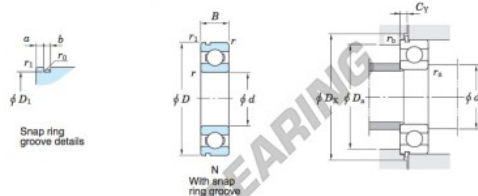

Kogellager enkele rij 6010-N-JTEKT - 6010-N-JTEKT

<https://www.123kogellager.be/kogellager-behuizing/kogellager/enkele-rij/6010-n-jtekt>

Single-row deep groove ball bearings ——— Koyo
snap ring groove type
locating snap ring type

Boundary dimensions (mm)				Basic load ratings (kN)			Factor		Limiting speeds (min ⁻¹)		Bearing No.		D ₁ max.
d	D	B	r	C	C _{10r}	f _s	Grease lub.	Oil lub.	With snap ring groove	With locating snap ring	6010N		
50	80	16	1	21.8	16.6	15.6	8 400	9 900				76.81	

Dimensions of snap ring groove (mm)			Dimensions of locating snap ring (mm)		Mounting dimensions (mm)							(Refer.) Mass (kg)	(Refer.) Bearing No.
a	b	r ₀	D ₂	f	d _{4a}	D _{4a}	D _{4c}	C _γ	r _{6a}	r _{6b}			
2.49	2.05	0.6	86.6	1.65	55	75	88	3.89	1	0.5	0.261	6010N	