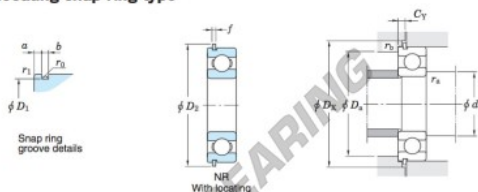

Kogellager enkele rij 6012-NR-JTEKT - 6012-NR-JTEKT

<https://www.123kogellager.be/kogellager-behuizing/kogellager/enkele-rij/6012-nr-jtekt>

Single-row deep groove ball bearings ———— **Koyo**
snap ring groove type
locating snap ring type

Boundary dimensions (mm)					Basic load ratings (kN)			Factor		Limiting speeds (min ⁻¹)		Bearing No.		
d	D	B	r	r ₁	C	C _{10r}	f _s		Grease lub.	Oil lub.	With snap ring groove	With locating snap ring	D ₁ max.	
60	95	18	1.1	0.5	29.4	23.2	15.6		7 100	8 400		6012NR	91.82	

Dimensions of snap ring groove (mm)			Dimensions of locating snap ring (mm)		Mounting dimensions (mm)							(Refer.) Mass (kg)	(Refer.) Bearing No.	
a	b	r ₀	D ₂	f	d _{4a}	D _{4a}	D _{4c}	C _Y	r _{6a}	r _{6b}	r _{6c}			
max.	±0.15	max.	max.	±0.05	min.	max.	min.	max.	max.	max.	max.		0.415	6012N
2.87	2.85	0.6	101.6	2.41	66.5	88.5	103	5.03	1	0.5				