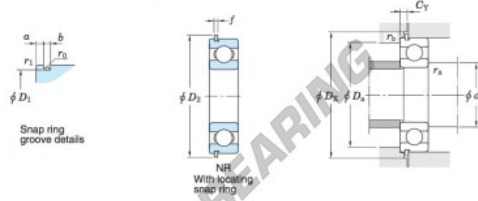

Kogellager enkele rij 6013-NR-JTEKT - 6013-NR-JTEKT

<https://www.123kogellager.be/kogellager-behuizing/kogellager/enkele-rij/6013-nr-jtekt>

Single-row deep groove ball bearings ————— **Koyo**
snap ring groove type
locating snap ring type

Boundary dimensions (mm)				Basic load ratings (kN)			Factor		Limiting speeds (min ⁻¹)		Bearing No.		
d	D	B	r	C	C _{10r}	f _s	Grease lub.	Oil lub.	With snap ring groove	With locating snap ring	D ₁ max.		
65	100	18	1.1	30.5	25.2	15.8	6 600	7 800		6013NR	95.8		

Dimensions of snap ring groove (mm)			Dimensions of locating snap ring (mm)		Mounting dimensions (mm)						(Refer.) Mass (kg)	(Refer.) Bearing No.
a	b	r ₀	D ₂	f	d _{4a}	D _{4a}	D _{4c}	C _Y	r _{6a}	r _{6b}		
max.	±0.15	max.	max.	±0.05	max.	max.	min.	max.	max.	max.	0.435	6013N
2.87	2.85	0.6	106.5	2.41	71.5	93.5	108	5.03	1	0.5		