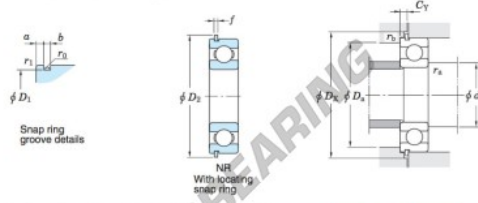

Kogellager enkele rij 6213-NR-JTEKT - 6213-NR-JTEKT

<https://www.123kogellager.be/kogellager-behuizing/kogellager/enkele-rij/6213-nr-jtekt>

Single-row deep groove ball bearings ——— Koyo
snap ring groove type
locating snap ring type

Boundary dimensions (mm)				Basic load ratings (kN)			Factor		Limiting speeds (min ⁻¹)		Bearing No.		
d	D	B	r	C	C _{10r}	f _s	Grease lub.	Oil lub.	With snap ring groove	With locating snap ring	D ₁ max.		
65	120	23	1.5	57.2	40.1	14.4	5 400	6 400		6213NR	115.21		

Dimensions of snap ring groove (mm)			Dimensions of locating snap ring (mm)		Mounting dimensions (mm)						(Refer.) Mass (kg)	(Refer.) Bearing No.	
a	b	r ₀	D ₂	f	d _{4a}	D _{4a}	D _{4c}	C _Y	r _{6a}	r _{6b}	r _{6c}		
max.	±0.15	max.	max.	±0.05	max.	max.	min.	max.	max.	max.	max.	0.990	6213N
4.06	3.25	0.6	129.7	2.77	73	112	131.5	6.58	1.5	0.5			