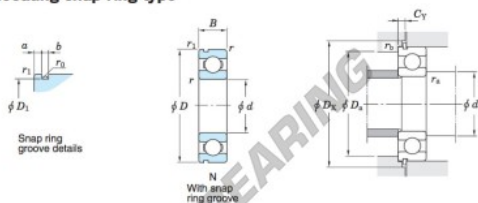

Kogellager enkele rij 6014-N-JTEKT - 6014-N-JTEKT

<https://www.123kogellager.be/kogellager-behuizing/kogellager/enkele-rij/6014-n-jtekt>

Single-row deep groove ball bearings ————— **Koyo**
snap ring groove type
locating snap ring type

Boundary dimensions (mm)					Basic load ratings (kN)			Factor		Limiting speeds (min ⁻¹)		Bearing No.		D ₁ max.
d	D	B	r	r ₁	C	C _{10r}	f _s	Grease lub.	Oil lub.	With snap ring groove	With locating snap ring	6014N		
70	110	20	1.1	0.5	38.1	30.9	15.6	6 100	7 200			6014N	106.81	

Dimensions of snap ring groove (mm)			Dimensions of locating snap ring (mm)		Mounting dimensions (mm)							(Refer.) Mass (kg)	(Refer.) Bearing No.
a	b	r ₀	D ₂	f	d ₄	D ₄	D ₅	C _γ	r ₆	r ₇	r ₈	0.602	6014N
max.	±0.15	max.	max.	±0.05	max.	max.	min.	max.	max.	max.	max.		
2.87	2.85	0.6	116.6	2.41	76.5	103.5	118	5.03	1	0.5			