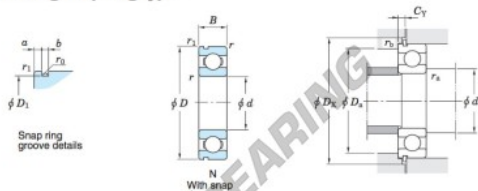

## Kogellager enkele rij 6214-N-JTEKT - 6214-N-JTEKT

<https://www.123kogellager.be/kogellager-behuizing/kogellager/enkele-rij/6214-n-jtekt>

Single-row deep groove ball bearings ————— **Koyo**  
snap ring groove type  
locating snap ring type

Boundary dimensions (mm)				Basic load ratings (kN)			Factor	Limiting speeds (min <sup>-1</sup> )		Bearing No.		D <sub>1</sub> max.
d	D	B	r	C	C <sub>10r</sub>	f <sub>s</sub>		Grease lub.	Oil lub.	With snap ring groove	With locating snap ring	
70	125	24	1.5	82.2	44.1	14.5	5 100	6 100	<b>6214N</b>		120.22	

Dimensions of snap ring groove (mm)			Dimensions of locating snap ring (mm)		Mounting dimensions (mm)						(Refer.)	(Refer.)
a	b	r <sub>0</sub>	D <sub>2</sub>	f	d <sub>s</sub>	D <sub>s</sub>	D <sub>x</sub>	C <sub>γ</sub>	r <sub>a</sub>	r <sub>b</sub>	Mass (kg)	Bearing No.
max.	±0.15	max.	max.	±0.05	max.	max.	min.	max.	max.	max.	1.07	<b>6214N</b>
4.06	3.25	0.6	134.7	2.77	78	117	136.5	6.58	1.5	0.5		