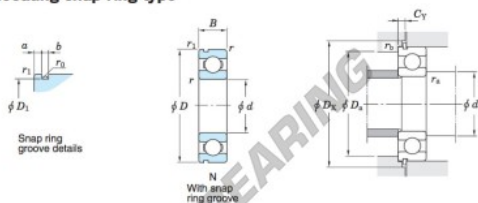

Kogellager enkele rij 6315-N-JTEKT - 6315-N-JTEKT

<https://www.123kogellager.be/kogellager-behuizing/kogellager/enkele-rij/6315-n-jtekt>

Single-row deep groove ball bearings ——— Koyo
snap ring groove type
locating snap ring type

Boundary dimensions (mm)				Basic load ratings (kN)			Factor		Limiting speeds (min ⁻¹)		Bearing No.		D_1 max.
d	D	B	r_1 min.	C	C_{10}	f_0	Grease lub.	Oil lub.	With snap ring groove	With locating snap ring	6315N		
75	160	37	2.1	0.5	113	77.2	13.2	4 200	5 000			155.22	

Dimensions of snap ring groove (mm)			Dimensions of locating snap ring (mm)		Mounting dimensions (mm)							(Refer.) Mass (kg)	(Refer.) Bearing No.
a	b	r_0 max.	D_2 max.	f ± 0.05	d_4 max.	D_4 max.	D_5 min.	C_7 max.	r_8 max.	r_9 max.	r_{10} max.	3.02	6315N
4.9	3.25	0.6	169.7	2.77	86	149	172	7.37	2	0.5			