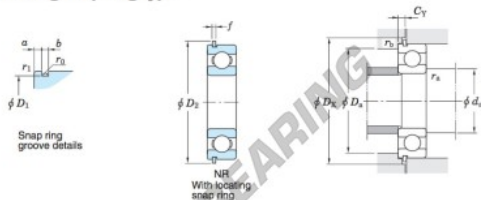

Kogellager enkele rij 6016-NR-JTEKT - 6016-NR-JTEKT

<https://www.123kogellager.be/kogellager-behuizing/kogellager/enkele-rij/6016-nr-jtekt>

Single-row deep groove ball bearings — Koyo snap ring groove type locating snap ring type

Boundary dimensions (mm)				Basic load ratings (kN)			Factor		Limiting speeds (min ⁻¹)		Bearing No.		
d	D	B	r	C	C _{10r}	f _s	Grease lub.	Oil lub.	With snap ring groove	With locating snap ring	D ₁ max.		
80	125	22	1.1	47.6	39.8	15.6	5 300	6 300		6016NR	120.22		

Dimensions of snap ring groove (mm)			Dimensions of locating snap ring (mm)		Mounting dimensions (mm)							(Refer.) Mass (kg)	(Refer.) Bearing No.
a	b	r ₀	D ₂	f	d _{4a}	D _{4a}	D _{4c}	C _Y	r _{6a}	r _{6b}	r _{6c}		
2.87	3.25	0.6	134.7	2.77	86.5	118.5	136.5	5.39	1	0.5	0.850	6016N	