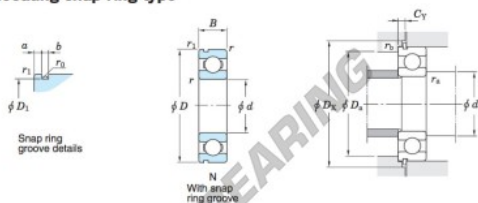

Kogellager enkele rij 6216-N-JTEKT - 6216-N-JTEKT

<https://www.123kogellager.be/kogellager-behuizing/kogellager/enkele-rij/6216-n-jtekt>

Single-row deep groove ball bearings ——— Koyo
snap ring groove type
locating snap ring type

Boundary dimensions (mm)				Basic load ratings (kN)			Factor		Limiting speeds (min ⁻¹)		Bearing No.		D ₁ max.
d	D	B	r	C	C _{10r}	f _s	Grease lub.	Oil lub.	With snap ring groove	With locating snap ring	6216N		
80	140	26	2	72.7	53.0	14.6	4 500	5 400				135.23	

Dimensions of snap ring groove (mm)			Dimensions of locating snap ring (mm)		Mounting dimensions (mm)						(Refer.) Mass (kg)	(Refer.) Bearing No.	
a	b	r ₀	D ₂	f	d _{4a}	D _{4a}	D _{4c}	C _γ	r _{6a}	r _{6b}	r _{6c}	1.40	6216N
4.9	3.25	0.6	149.7	2.77	89	131	152	7.37	2	0.5			