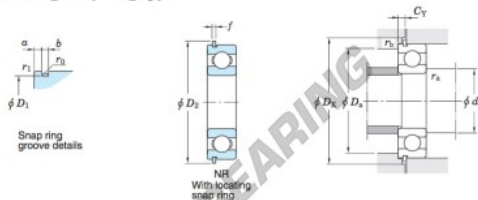

Kogellager enkele rij 6316-NR-JTEKT - 6316-NR-JTEKT

<https://www.123kogellager.be/kogellager-behuizing/kogellager/enkele-rij/6316-nr-jtekt>

Single-row deep groove ball bearings ———— **Koyo**
snap ring groove type
locating snap ring type

Boundary dimensions (mm)				Basic load ratings (kN)			Factor		Limiting speeds (min ⁻¹)		Bearing No.		D ₁ max.
d	D	B	r	C	C _{10r}	f _s	Grease lub.	Oil lub.	With snap ring groove	With locating snap ring	6316NR		
80	170	39	2.1	123	86.7	13.3	3 900	4 700				163.65	

Dimensions of snap ring groove (mm)			Dimensions of locating snap ring (mm)		Mounting dimensions (mm)							(Refer.) Mass (kg)	(Refer.) Bearing No.
a	b	r ₀	D ₂	f	d _{4a}	D _{4a}	D _{4c}	C _Y	r _{6a}	r _{6b}	r _{6c}	3.59	6316N
max.	±0.15	max.	max.	±0.05	min.	max.	min.	max.	max.	max.	max.		
5.69	3.65	0.6	182.9	3.05	91	159	185	8.44	2	0.5			