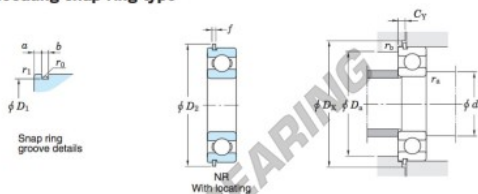

| Boundary dimensions (mm) |     |    |     |                | Basic load ratings (kN) |                 |                | Factor      |          | Limiting speeds (min <sup>-1</sup> ) |                         | Bearing No. |                     | D <sub>1</sub> max. |
|--------------------------|-----|----|-----|----------------|-------------------------|-----------------|----------------|-------------|----------|--------------------------------------|-------------------------|-------------|---------------------|---------------------|
| d                        | D   | B  | r   | r <sub>1</sub> | C <sub>10</sub>         | C <sub>90</sub> | f <sub>0</sub> | Grease lub. | Oil lub. | With snap ring groove                | With locating snap ring | 6017NR      | D <sub>1</sub> max. |                     |
| 85                       | 130 | 22 | 1.1 | 0.5            | 48.5                    | 43.1            | 15.8           | 5 000       | 5 900    |                                      |                         | 6017NR      | 125.22              |                     |