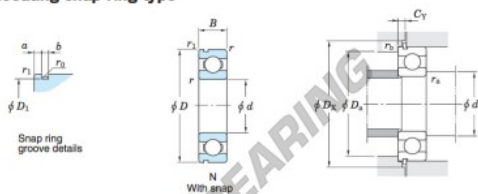

Kogellager enkele rij 6217-N-JTEKT - 6217-N-JTEKT

<https://www.123kogellager.be/kogellager-behuizing/kogellager/enkele-rij/6217-n-jtekt>

Single-row deep groove ball bearings ——— Koyo
snap ring groove type
locating snap ring type

Boundary dimensions (mm)				Basic load ratings (kN)			Factor		Limiting speeds (min ⁻¹)		Bearing No.		D_1 max.
d	D	B	r_1 min.	C_0	C_{10r}	f_0	Grease lub.	Oil lub.	With snap ring groove	With locating snap ring	6217N		
85	150	28	2	0.5	84.0	61.9	14.5	4 200	5 000			145.24	

Dimensions of snap ring groove (mm)			Dimensions of locating snap ring (mm)		Mounting dimensions (mm)							(Refer.) Mass (kg)	(Refer.) Bearing No.
a	b	r_0 max.	D_2 max.	f ± 0.05	d_4 min.	D_4 max.	D_5 min.	C_γ max.	r_3 max.	r_4 max.	r_5 max.		6217N
4.9	3.25	0.6	159.7	2.77	94	141	162	7.37	2	0.5	1.79		