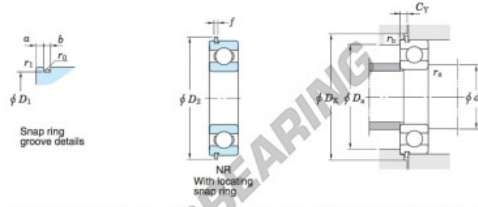

Kogellager enkele rij 6018-NR-JTEKT - 6018-NR-JTEKT

<https://www.123kogellager.be/kogellager-behuizing/kogellager/enkele-rij/6018-nr-jtekt>

Single-row deep groove ball bearings ————— **Koyo**
snap ring groove type
locating snap ring type

Boundary dimensions (mm)				Basic load ratings (kN)			Factor		Limiting speeds (min ⁻¹)		Bearing No.		
d	D	B	r	C	C _{10r}	f _s	Grease lub.	Oil lub.	With snap ring groove	With locating snap ring	D ₁ max.		
90	140	24	1.5	58.2	49.7	15.6	4 700	5 600		6018NR	135.23		

Dimensions of snap ring groove (mm)			Dimensions of locating snap ring (mm)		Mounting dimensions (mm)						(Refer.) Mass (kg)	(Refer.) Bearing No.
a	b	r ₀	D ₂	f	d _{4a}	D _{4a}	D _{4c}	C _Y	r _{6a}	r _{6b}		
max.	±0.15	max.	max.	±0.05	min.	max.	min.	max.	max.	max.	1.16	6018N
3.71	3.25	0.6	149.7	2.77	98	132	152	6.17	1.5	0.5		