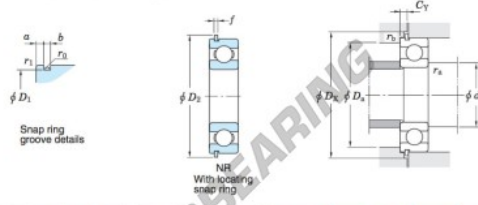

## Kogellager enkele rij 6318-NR-JTEKT - 6318-NR-JTEKT

<https://www.123kogellager.be/kogellager-behuizing/kogellager/enkele-rij/6318-nr-jtekt>

Single-row deep groove ball bearings ——— **Koyo**  
snap ring groove type  
locating snap ring type

Boundary dimensions (mm)				Basic load ratings (kN)			Factor		Limiting speeds (min <sup>-1</sup> )		Bearing No.		
d	D	B	r	C	C <sub>10r</sub>	f <sub>s</sub>	Grease lub.	Oil lub.	With snap ring groove	With locating snap ring	D <sub>1</sub> max.		
90	190	43	3	143	107	13.3	3 500	4 200		<b>6318NR</b>	183.64		

Dimensions of snap ring groove (mm)			Dimensions of locating snap ring (mm)		Mounting dimensions (mm)							(Refer.) Mass (kg)	(Refer.) Bearing No.	
a	b	r <sub>0</sub>	D <sub>2</sub>	f	d <sub>4a</sub>	D <sub>4a</sub>	D <sub>4c</sub>	C <sub>Y</sub>	r <sub>6a</sub>	r <sub>6b</sub>				
max.	±0.15	max.	max.	±0.05	max.	max.	max.	max.	max.	max.	max.	max.	4.91	<b>6318N</b>
5.69	3.65	0.6	202.9	3.05	103	177	205	8.44	2.5	0.5				