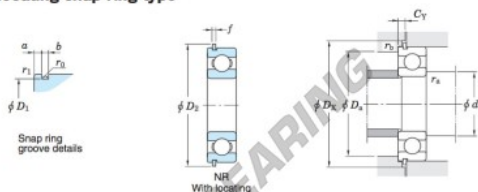

Kogellager enkele rij 6019-NR-JTEKT - 6019-NR-JTEKT

<https://www.123kogellager.be/kogellager-behuizing/kogellager/enkele-rij/6019-nr-jtekt>

Single-row deep groove ball bearings ———— **Koyo**
snap ring groove type
locating snap ring type

Boundary dimensions (mm)				Basic load ratings (kN)			Factor		Limiting speeds (min ⁻¹)		Bearing No.			D ₁ max.
d	D	B	r	C	C _{10r}	f _s	Grease lub.	Oil lub.	With snap ring groove	With locating snap ring	6019NR			
95	145	24	1.5	60.4	53.9	15.8	4 400	5 200			6019NR		140.23	

Dimensions of snap ring groove (mm)			Dimensions of locating snap ring (mm)		Mounting dimensions (mm)							(Refer.) Mass (kg)	(Refer.) Bearing No.
a	b	r ₀	D ₂	f	d _{4a}	D _{4a}	D _{4c}	C _Y	r _{6a}	r _{6b}	r _{6c}	r _{6d}	6019N
max.	±0.15	max.	max.	±0.05	max.	max.	max.	max.	max.	max.	max.	max.	1.21
3.71	3.25	0.6	154.7	2.77	103	137	157	6.17	1.5	0.5			