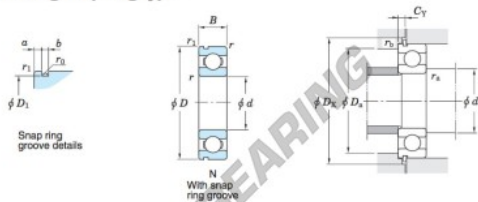

Kogellager enkele rij 6319-N-JTEKT - 6319-N-JTEKT

<https://www.123kogellager.be/kogellager-behuizing/kogellager/enkele-rij/6319-n-jtekt>

Single-row deep groove ball bearings ——— Koyo
snap ring groove type
locating snap ring type

| Boundary dimensions (mm) | | | | Basic load ratings (kN) | | | Factor | | Limiting speeds (min ⁻¹) | | Bearing No. | | D ₁ max. |
|--------------------------|-----|----|---|-------------------------|------------------|----------------|-------------|----------|--------------------------------------|-------------------------|-------------|--------|---------------------|
| d | D | B | r | C | C _{10r} | f _s | Grease lub. | Oil lub. | With snap ring groove | With locating snap ring | 6319N | | |
| 95 | 200 | 45 | 3 | 153 | 119 | 13.3 | 3 300 | 4 000 | | | | 193.65 | |

| Dimensions of snap ring groove (mm) | | | Dimensions of locating snap ring (mm) | | Mounting dimensions (mm) | | | | | | (Refer.) Mass (kg) | (Refer.) Bearing No. |
|-------------------------------------|-------|----------------|---------------------------------------|-------|--------------------------|-----------------|-----------------|----------------|-----------------|-----------------|--------------------|----------------------|
| a | b | r ₀ | D ₂ | f | d _{4a} | D _{4a} | D _{4c} | C _γ | r _{6a} | r _{6b} | 6319N | |
| max. | ±0.15 | max. | max. | ±0.05 | max. | max. | min. | max. | max. | max. | 5.67 | |
| 5.69 | 3.65 | 0.6 | 212.9 | 3.05 | 108 | 187 | 215 | 8.44 | 2.5 | 0.5 | 6319N | |