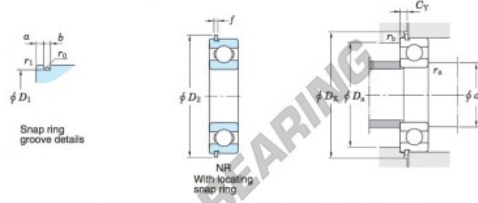

Kogellager enkele rij 6020-NR-JTEKT - 6020-NR-JTEKT

<https://www.123kogellager.be/kogellager-behuizing/kogellager/enkele-rij/6020-nr-jtekt>

Single-row deep groove ball bearings ——— Koyo
snap ring groove type
locating snap ring type

Boundary dimensions (mm)					Basic load ratings (kN)			Factor		Limiting speeds (min ⁻¹)		Bearing No.		
d	D	B	r	r1	C	C _{10r}	f _s	Grease lub.	Oil lub.	With snap ring groove	With locating snap ring	D ₁ max.		
100	150	24	1.5	0.5	80.2	54.2	15.9	4 300	5 100	6020NR	6020NR	145.24		

Dimensions of snap ring groove (mm)			Dimensions of locating snap ring (mm)		Mounting dimensions (mm)							(Refer.) Mass (kg)	(Refer.) Bearing No.
a	b	r ₀	D ₂	f	d ₄	D ₄	D ₅	C _γ	r ₃	r ₄	r ₅	Mass	Bearing No.
max.	±0.15	max.	max.	±0.05	min.	max.	min.	max.	max.	max.	max.	1.25	6020N
3.71	3.25	0.6	159.7	2.77	108	142	162	8.17	1.5	0.5			