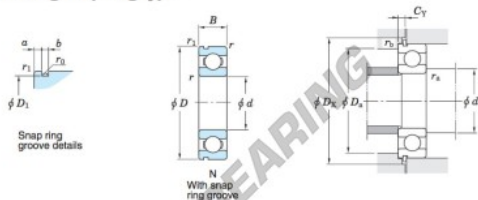

Kogellager enkele rij 6221-N-JTEKT - 6221-N-JTEKT

<https://www.123kogellager.be/kogellager-behuizing/kogellager/enkele-rij/6221-n-jtekt>

Single-row deep groove ball bearings ————— **Koyo**
snap ring groove type
locating snap ring type

Boundary dimensions (mm)				Basic load ratings (kN)			Factor		Limiting speeds (min ⁻¹)		Bearing No.		D ₁ max.
d	D	B	r	C	C _{10r}	f _s	Grease lub.	Oil lub.	With snap ring groove	With locating snap ring	6221N		
105	190	36	2.1	0.5	133	105	14.4	3 300	3 900			183.64	

Dimensions of snap ring groove (mm)			Dimensions of locating snap ring (mm)		Mounting dimensions (mm)							(Refer.) Mass (kg)	(Refer.) Bearing No.
a	b	r ₀	D ₂	f	d ₄	D ₄	D ₂	C _γ	r ₄	r ₅	r ₆	Mass	Bearing No.
max.	±0.15	max.	max.	±0.05	max.	max.	min.	max.	max.	max.	max.	3.70	6221N
5.69	3.65	0.6	202.9	3.05	116	179	205	8.44	2	0.5			