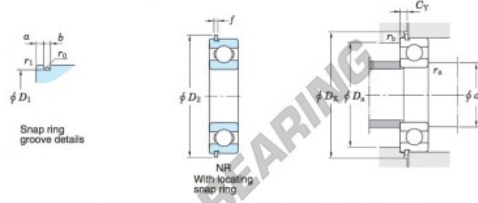

Kogellager enkele rij 6222-NR-JTEKT - 6222-NR-JTEKT

<https://www.123kogellager.be/kogellager-behuizing/kogellager/enkele-rij/6222-nr-jtekt>

Single-row deep groove ball bearings ————— **Koyo**
snap ring groove type
locating snap ring type

Boundary dimensions (mm)				Basic load ratings (kN)			Factor		Limiting speeds (min ⁻¹)		Bearing No.		
d	D	B	r	C	C _{10r}	f _s	Grease lub.	Oil lub.	With snap ring groove	With locating snap ring	D ₁ max.		
110	200	38	2.1	144	117	14.4	3 100	3 700		6222NR	193.65		

Dimensions of snap ring groove (mm)			Dimensions of locating snap ring (mm)		Mounting dimensions (mm)							(Refer.) Mass (kg)	(Refer.) Bearing No.
a	b	r ₀	D ₂	f	d _{4a}	D _{4a}	D _{4c}	C _Y	r _{6a}	r _{6b}	r _{6c}		
max.	±0.15	max.	max.	±0.05	min.	max.	min.	max.	max.	max.	max.	4.36	6222N
5.69	3.65	0.6	212.9	3.05	121	189	215	8.44	2	0.5			