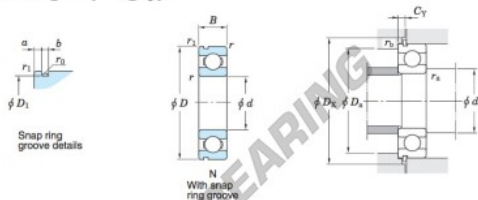

Kogellager enkele rij 6024-N-JTEKT - 6024-N-JTEKT

<https://www.123kogellager.be/kogellager-behuizing/kogellager/enkele-rij/6024-n-jtekt>

Single-row deep groove ball bearings ——— Koyo
snap ring groove type
locating snap ring type

Boundary dimensions (mm)				Basic load ratings (kN)			Factor		Limiting speeds (min ⁻¹)		Bearing No.		D ₁ max.
d	D	B	r	r ₁	C ₁₀	C ₉₀	f ₀	Grease lub.	Oil lub.	With snap ring groove	With locating snap ring		
120	180	28	2	0.5	85.0	79.3	15.9	3 600	4 200	6024N		173.66	

Dimensions of snap ring groove (mm)			Dimensions of locating snap ring (mm)		Mounting dimensions (mm)							(Refer.) Mass (kg)	(Refer.) Bearing No.
a	b	r ₀	D ₂	f	d ₄	D ₄	D ₃	C _γ	r ₄	r ₅	r ₆	Mass	Bearing No.
3.71	3.65	0.6	192.9	3.05	129	171	195	6.45	2	0.5	2.07	6024N	