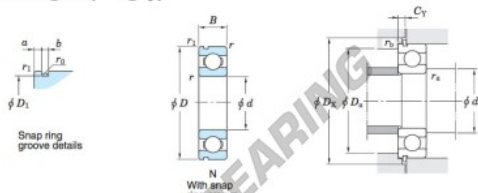

Kogellager enkele rij 6026-N-JTEKT - 6026-N-JTEKT

<https://www.123kogellager.be/kogellager-behuizing/kogellager/enkele-rij/6026-n-jtekt>

Single-row deep groove ball bearings ——— Koyo
snap ring groove type
locating snap ring type

| Boundary dimensions (mm) | | | | Basic load ratings (kN) | | | Factor | | Limiting speeds (min ⁻¹) | | Bearing No. | | D ₁ max. |
|--------------------------|-----|----|---|-------------------------|------------------|----------------|-------------|----------|--------------------------------------|-------------------------|-------------|--------|---------------------|
| d | D | B | r | C | C _{10r} | f _s | Grease lub. | Oil lub. | With snap ring groove | With locating snap ring | 6026N | | |
| 130 | 200 | 33 | 2 | 106 | 101 | 15.8 | 3 200 | 3 800 | | | 6026N | 193.65 | |

| Dimensions of snap ring groove (mm) | | | Dimensions of locating snap ring (mm) | | Mounting dimensions (mm) | | | | | | | (Refer.) Mass (kg) | (Refer.) Bearing No. |
|-------------------------------------|-------|----------------|---------------------------------------|-------|--------------------------|-----------------|-----------------|----------------|-----------------|-----------------|-----------------|--------------------|----------------------|
| a | b | r ₀ | D ₂ | f | d _{4a} | D _{4a} | D _{4c} | C _γ | r _{4a} | r _{4b} | r _{4c} | Mass | Bearing No. |
| max. | ±0.15 | max. | max. | ±0.05 | min. | max. | min. | max. | max. | max. | max. | 3.16 | 6026N |
| 5.69 | 3.65 | 0.6 | 212.9 | 3.05 | 139 | 191 | 215 | 8.44 | 2 | 0.5 | 3.16 | | |