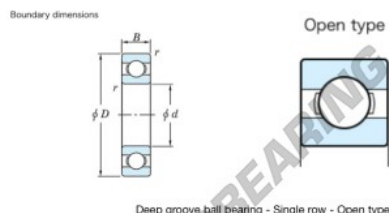

Kogellager enkele rij 68-850-JTEKT - 68-850-JTEKT

<https://www.123kogellager.be/kogellager-behuizing/kogellager/enkele-rij/68-850-jtekt>

Deep groove ball bearing - Single row - Open type

	Boundary dimensions (mm)				Basic load ratings (kN)		Fatigue load limit (kN)	factor	Limiting speeds (min ⁻¹)
	d	D	B	r (min)	Cr	CGr	F0	F0	Grease lub.
68/850	850	1030	82	5	738	1350	22.8	15.9	250