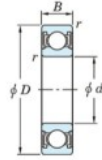

Kogellager enkele rij 6209-2RD-JTEKT - 6209-2RD-JTEKT

<https://www.123kogellager.be/kogellager-behuizing/kogellager/enkele-rij/6209-2rd-jtekt>

Boundary dimensions

Sealed

Deep groove ball bearings - single-row - Extremely light contact sealed

| Bearing No. | Boundary dimensions(mm) | | | | Basic load ratings(kN) | | Fatigue load limit(kN) | factor |
|-------------|-------------------------|----|----|--------|------------------------|------|------------------------|--------|
| | d | D | B | r(min) | Cr | C0r | Cu | f0 |
| 6209 2RD | 45 | 85 | 19 | 1.1 | 40.9 | 20.3 | 1.4 | 14 |