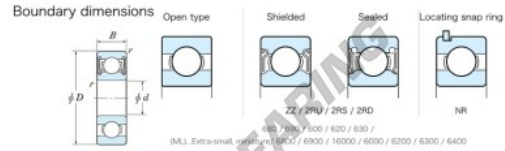

Kogellager enkele rij 696-2RD-JTEKT - 696-2RD-JTEKT

<https://www.123kogellager.be/kogellager-behuizing/kogellager/enkele-rij/696-2rd-jtekt>

Extra-small, miniature Bearing Ball, standard, Extremely light contact sealed 2RD

Bearing No.	Boundary dimensions (mm)				Basic load ratings (kN)		Fatigue load factor		Limiting speeds (min-1)	
	d	D	B	r (mm)	C _r	C _{0r}	C _{0r}	f ₀	Grease lub.	Oil lub.
696 2RD	6	15	5	0.2	1.7	0.52	0.01	12.4	41000	