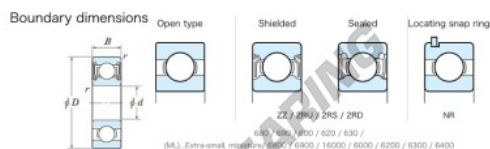

Kogellager enkele rij 638-2RD-JTEKT - 638-2RD-JTEKT

<https://www.123kogellager.be/kogellager-behuizing/kogellager/enkele-rij/638-2rd-jtekt>

Extra-small, miniature Bearing Ball, standard, Extremely light contact sealed 2RD

Bearing No.	Boundary dimensions (mm)			Basic load ratings (kN)		Fatigue load factor		Limiting speeds (min-1)
	d	D	B	C _r	C _{0r}	C _u	f ₀	Grease lub.
638 2RD	8	28	9	5.65	1.95	0.1	12.3	23000

PRODUCTKENMERKEN