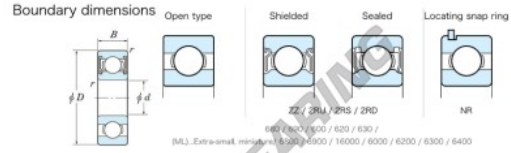

Kogellager enkele rij 609-2RD-JTEKT - 609-2RD-JTEKT

<https://www.123kogellager.be/kogellager-behuizing/kogellager/enkele-rij/609-2rd-jtekt>

Bearing No.	Boundary dimensions (mm)			Basic load ratings (kN)		Fatigue load factor		Limiting speeds (min-1)	
	d	D	B	C _r	C _{0r}	C _u	f ₀	Grease lub.	Oil lub.
609 2RD	9	24	7	0.3	4.15	1.4	0.06	12.8	30000