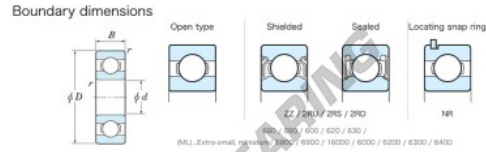

Kogellager enkele rij ML2007-JTEKT - ML2007-JTEKT

<https://www.123kogellager.be/kogellager-behuizing/kogellager/enkele-rij/ml2007-jtekt>

Bearing No.	Boundary dimensions (mm)				Basic load ratings (kN)		Fatigue load factor		Limiting speeds (min ⁻¹) Grease lub.
	d	D	B	r (min)	Cr	CDr	Cu	f0	
ML2007	2	7	2.5	0.15	0.48	0.13	3	12.6	67000