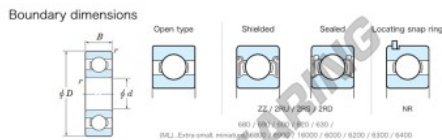

Kogellager enkele rij ML4010-JTEKT - ML4010-JTEKT

<https://www.123kogellager.be/kogellager-behuizing/kogellager/enkele-rij/ml4010-jtekt>

Extra small Standard open type

Bearing No.	Boundary dimensions (mm)				Basic load ratings (kN)		Fatigue load limit (kN)	factor	Limiting speeds (min-1) Grease lub.
	d	D	B	r (mm)	C _r	C _{0r}	C ₁₀		
684	4	9	2.5	0.15	0.8	0.23	6	12.8	59000