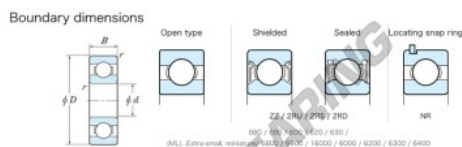

Kogellager enkele rij 604-JTEKT - 604-JTEKT

<https://www.123kogellager.be/kogellager-behuizing/kogellager/enkele-rij/604-jtekt>

Extra small Standard open type

Bearing No.	Boundary dimensions (mm)				Basic load ratings (kN)		Fatigue load limit (kN)	factor	Limiting speeds (min-1)
	d	D	B	r (min)	C _r	C _{0r}	C _u		
604	4	12	4	0.2	1.2	0.35	9	12.4	Grease lub. 53000