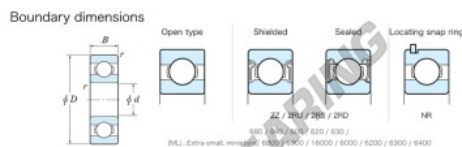

## Kogellager enkele rij 634-JTEKT - 634-JTEKT

<https://www.123kogellager.be/kogellager-behuizing/kogellager/enkele-rij/634-jtekt>

Extra small Standard open type

Bearing No.	Boundary dimensions (mm)			Basic load ratings (kN)		Fatigue load limit (kN)		factor	Limiting speeds (min-1)
	d	D	B	r (mm)	C <sub>r</sub>	C <sub>0r</sub>	C <sub>u</sub>		
634	4	16	5	0.3	1.7	0.52	0.01	12.4	40000 Grease lub.