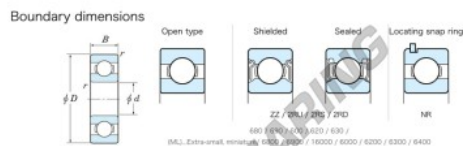

Kogellager enkele rij ML5009-JTEKT - ML5009-JTEKT

<https://www.123kogellager.be/kogellager-behuizing/kogellager/enkele-rij/ml5009-jtekt>

Extra-small Standard open type

| Bearing No. | Boundary dimensions (mm) | | | | Basic load ratings (kN) | | Fatigue load limit (kN) | | Limiting speeds (min-1) | |
|-------------|--------------------------|---|-----|---------|-------------------------|-----------------|-------------------------|----------------|-------------------------|--|
| | d | D | B | f (min) | C _r | C _{0r} | C _u | f ₀ | Grease lub. | |
| ML5009 | 5 | 9 | 2.5 | 0.1 | 0.54 | 0.17 | 4 | 15.3 | 56000 | |