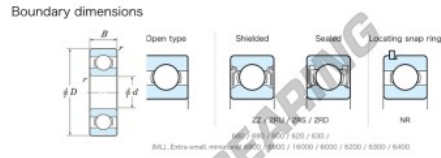

Kogellager enkele rij 628-JTEKT - 628-JTEKT

<https://www.123kogellager.be/kogellager-behuizing/kogellager/enkele-rij/628-jtekt>

Bearing No.	Boundary dimensions (mm)				Basic load ratings (kN)		Fatigue load limit (kN)		Factor	Limiting speeds (min-1) Grease lub.
	d	D	B	r (mm)	C _r	C _{0r}	C _u	f ₀		
628	8	24	8	0.3	4.15	1.4	0.06	12.8		28000