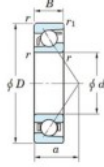

Kogellager enkele rij 7202-B-JTEKT - 7202-B-JTEKT

<https://www.123kogellager.be/kogellager-behuizing/kogellager/enkele-rij/7202-b-jtekt>

Boundary dimensions

Single row angular bearing

| Bearing No. | Boundary dimensions(mm) | | | | | | Basic load ratings(kN) | | Fatigue load limit(kN) | | factor | Limiting speeds(min-1) Grease lub. |
|-------------|-------------------------|----|----|----------------|-----------|-------------|------------------------|----------|------------------------|-------|--------|---------------------------------------|
| | d | D | B | α (min) | r (min) | r_1 (min) | C_0 | C_{10} | C_u | n_0 | | |
| 7202B | 15 | 35 | 11 | 0.6 | 0.3 | 9.3 | 3.95 | 0.26 | - | - | 14000 | |