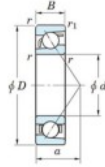

Kogellager enkele rij 7306-JTEKT - 7306-JTEKT

<https://www.123kogellager.be/kogellager-behuizing/kogellager/enkele-rij/7306-jtekt>

Boundary dimensions

Single row angular bearing

| Bearing No. | Boundary dimensions(mm) | | | | | | Basic load ratings(kN) | | Fatigue load limit(kN) | | factor | Limiting speeds(min-1) Grease lub. |
|-------------|-------------------------|----|----|------|-------|------|------------------------|------|------------------------|---|--------|---------------------------------------|
| | d | D | B | r/mm | r1/mm | Cr | Cor | Cu | Co | | | |
| 7306 | 30 | 72 | 19 | 1.1 | 0.6 | 39.9 | 20.6 | 1.45 | - | - | 9600 | |