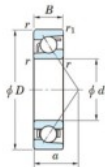

Kogellager enkele rij 7214-C-JTEKT - 7214-C-JTEKT

<https://www.123kogellager.be/kogellager-behuizing/kogellager/enkele-rij/7214-c-jtekt>

Boundary dimensions

Single row angular bearing

| Bearing No. | Boundary dimensions(mm) | | | | | Basic load ratings(kN) | | Fatigue load limit(kN) | | factor | Limiting speeds(min-1) Grease lub. |
|-------------|-------------------------|-----|----|--------|--------|------------------------|-----------------|------------------------|------------------|--------|---------------------------------------|
| | d | D | B | r1(mm) | r2(mm) | C ₀ | C _{0r} | C ₁₀ | C _{10r} | | |
| 7214C | 70 | 125 | 24 | 1.5 | 1 | 104 | 68.8 | 4.45 | 14.6 | | 6700 |